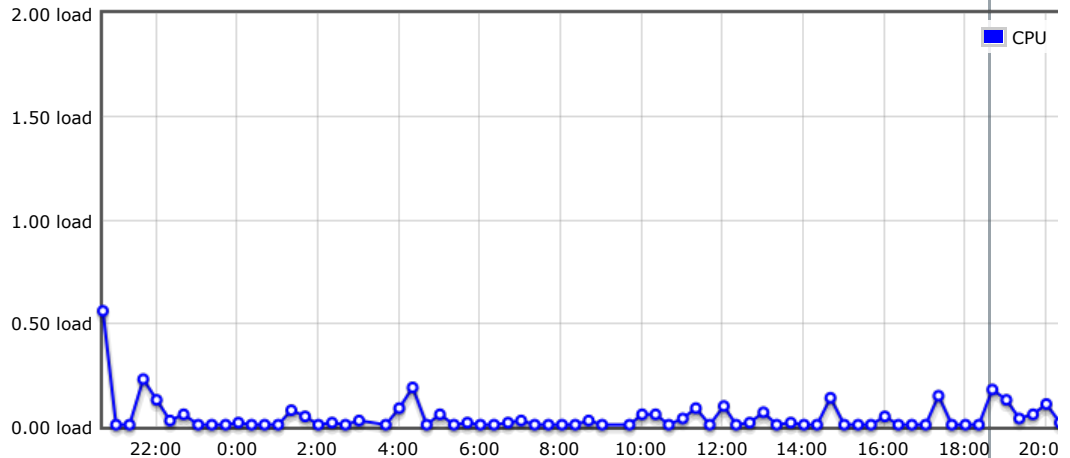

Manage Resources

[Account Status](#)

Manage Resources

What is the **coolest** thing about a Virtual Private Server? Is it the unique IP? Is it the stability provided by isolation from other users? OR.... is it the ability to scale the resources available to you whenever you want, **in real time?**

Clearly, it is the latter.

You've come to the right place to make those changes!

The graphs below provide you a guide to decide what memory settings would be best for you. Your goal is to keep the "load" as low as possible.. the higher that load, the slower your site. Besides making your site more efficient, the only way to really drop the load on your server is to **RAISE** your resources using the slider below!

So go for it!

ps110770 (on homie-vserver309)

Adjust Resources:

Currently *ps110770* is guaranteed **2289 MB** for **$114.45/month**.

Slide to change your allocations:

Guaranteed **744 MB** for

$114.45/month.

[Change ps110770's resources now!](#)

☐ FORCE a resize even if *ps110770* is using more than 2289MB of memory! (May require us to reboot *ps110770*).

Last Day / Last Month Graphs:

The **blue line** is *ps110770*'s 5 minute "load" average.
The **yellow line** is memory used by your disk cache ("cached memory").
The **red line** is memory used by the resident set size (memory held in RAM).
The **orange line** is total memory used (the sum of the yellow and red line).

Day Week Month