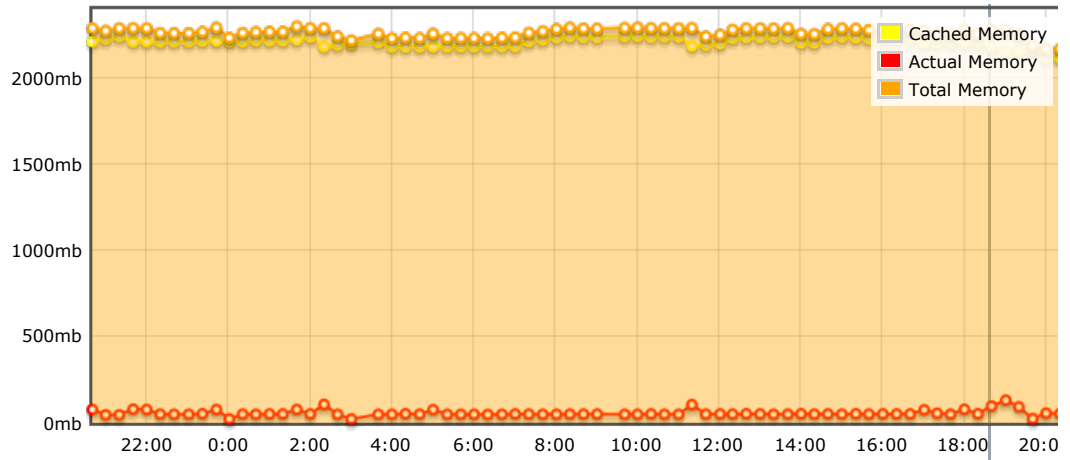

- Jabber IM
- Htaccess/WebDAV
- Block Spiders
- Google AdWords
- Chartbeat Analytics
- E-Commerce
- Users
- Manage Users
- Account Privileges
- Backups User
- Unix Groups
- Status
- VPS
- Manage Resources
- Enable VPS Service
- Configure Server
- Reboot Server
- Manage Admin Users
- SSH Keys
- Dedicated Servers
- Dashboard
- Admin Users
- SSH Keys
- Storage
- Billing & Account
- Support
- Contact Support
- Support History

[▶ Show the tabular versions of the graphs for ps110770](#)

ps110770 Charges (2012-07-27 thru 2012-08-26):

When Changed	Guaranteed Resources	$/mo	Duration	Cost
2012-07-27	2300 MB	$0.00	3 days 16 hours	$0.0000 <i>First week free!</i>
2012-07-30 16:14:28	2289 MB	$114.45	5 hours 16 mins	$0.8123
Total charges 2012-07-27 through now:				$0.81
Estimated charges from now through 2012-08-26:				+ <u>$100.06</u>
Estimated total charges 2012-07-27 through 2012-08-26:				$100.87

[View FULL billing history for ps110770?](#)

Grand Total PS Charges (2012-07-27 thru 2012-08-26):

Estimated <i>total</i> VPS charges 2012-07-27 through 2012-08-26:	$100.87
Monthly DreamHost VPS Subsidy.. a gift from us!:	- <u>$10.00</u>
Estimated <i>final</i> total charges 2012-07-27 through 2012-08-26:	$90.87